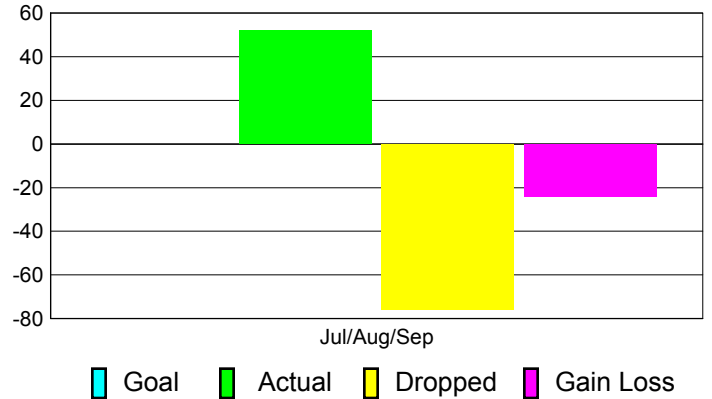

### YTD Status Quo Clubs 2012-2013

Status Quo Clubs Compared to Status Quo Members

## MEMBERSHIP

**Membership Results  
2012-2013**

**Membership  
2011-2012**

Month	Net Memb Goal	Actual New Memb	Actual Dropped Memb	Gain/Loss of Memb	Gain/Loss of Memb
Jul/Aug/Sep		52	-76	-24	55
<b>Totals</b>		<b>52</b>	<b>-76</b>	<b>-24</b>	<b>55</b>

### Membership Results 2012-2013

Goal, New, Dropped, Gain/Loss

### Comparison of Membership Gain/Loss

Current Year Compared to the Previous Year