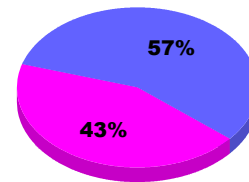

Gender Comparison 2012-2013

Jul/Aug/Sep

Legend: Male (Cyan), Female (Magenta)