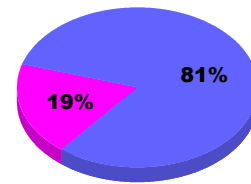

Jul/Aug/Sep

Male Female