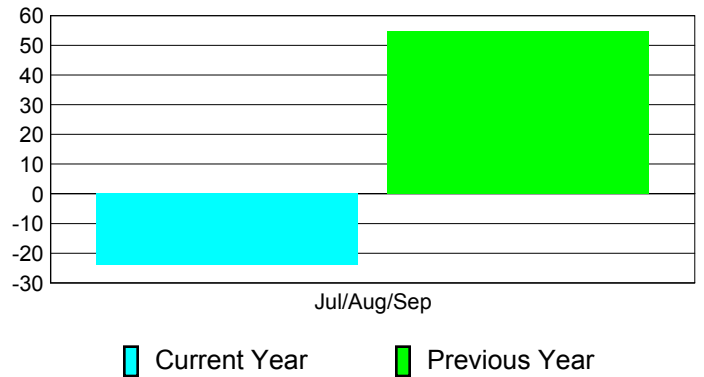

Gender Comparison 2012-2013

Jul/Aug/Sep

Male Female