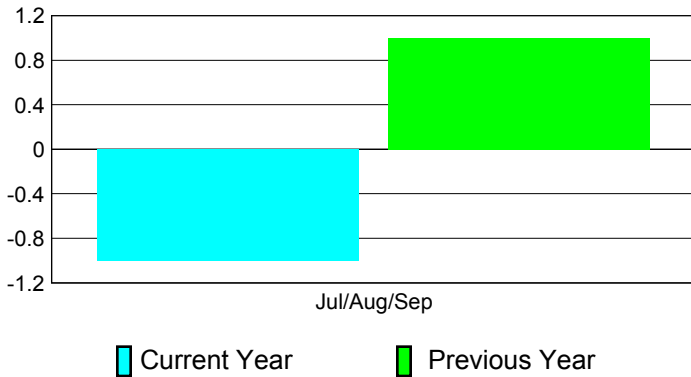

2012-2013 GMT Reports for District (or Undistricted) **District 322 F INDIA**

GMT: **SANGEETA JATIA**

Location: **INDIA**

GMT CA: **6**

CLUBS

**Club Results
2012-2013**

**Clubs
2011-2012**

Month	New Club Goal	Actual New Clubs	Actual Dropped Clubs	Gain/Loss of Clubs	Gain/Loss of Clubs
Jul/Aug/Sep		0	-1	-1	1
Totals		0	-1	-1	1

Club Results 2012-2013

Goal, New, Dropped, Gain/Loss

Comparison of Club Gain/Loss

Current Year Compared to the Previous Year

YTD Status Quo Clubs 2012-2013

Status Quo Clubs Compared to Status Quo Members

MEMBERSHIP

**Membership Results
2012-2013**

**Membership
2011-2012**

Month	Net Memb Goal	Actual New Memb	Actual Dropped Memb	Gain/Loss of Memb	Gain/Loss of Memb
Jul/Aug/Sep		52	-76	-24	55
Totals		52	-76	-24	55

Membership Results 2012-2013

Goal, New, Dropped, Gain/Loss

Comparison of Membership Gain/Loss

Current Year Compared to the Previous Year

Gender Comparison 2012-2013

Jul/Aug/Sep

Male Female